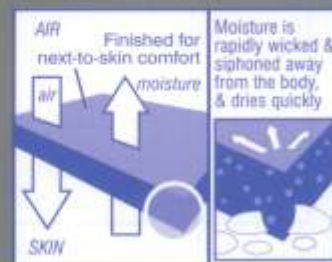

SIZES: 4 - 16

**SPORT X DRY fabric is
designed for maximum comfort...**

- Quick drying fabric - moisture management
- UVF 50+ Protection
- Anti-pill
- Machine Washable - Easy Care
- Anti-bacterial for odour free protection

**how
SPORT X DRY works**